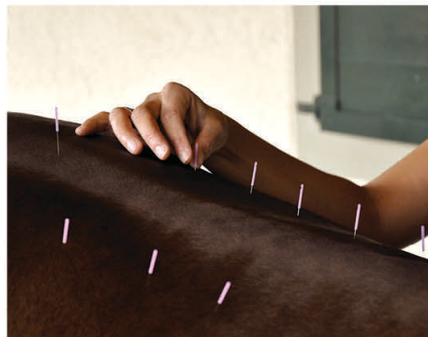

*Official Veterinarians of
the United States Polo
Association's National
Polo Center*

**PALM BEACH
EQUINE CLINIC**

**UNPARALLELED EXCELLENCE
IN EQUINE SPORT MEDICINE**

13125 SOUTHFIELDS ROAD AT PIERSON ROAD, WELLINGTON, FL